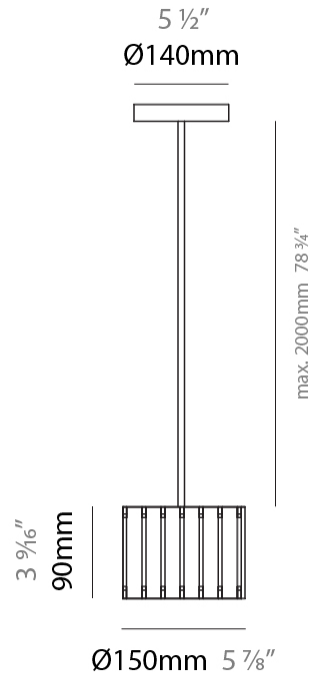

LUZ OCULTA WOOD SUSPENSION

D51043- _____ - _____

base number   Finish Options   Finish Options

1. To build a product code in our configurator select the specify button on the base model # product page
2. To build a manual product code on this datasheet choose from the options listed below in blue font and add the suffix to the base model #

GENERAL

Series: Luz Oculta
Subseries: Luz Oculta Wood
Brand: Fambuena
Division: Design
Mounting Type: Suspension
Mounting Location: Ceiling
Subcategory: Pendant

PHYSICAL

Shape: Rectangle
Diameter (mm): 150
Diameter (in): 5 7/8
Height (mm): 90
Height (in): 3 9/16
Light Distribution: Direct / Indirect
Fixture Finish: [DOW / NAT](#)
Holder Finish: BRA / BRZ
Fixture Material: Metal / Wood
Cable Details: Cable length 2000mm / 79"

ELECTRICAL

Number of Lamps: 1
Lamp Type: LED Retrofit
Lamp Shape: T4
Bulb Included: Bulb Not Included
Max. Wattage Per Lamp (W): 3
Lamp Base: G9
Input Voltage (V): 120

LED

OPTICAL

RATINGS AND CERTIFICATIONS

Certified By: Certified for North American Standards
IP rating: IP20

PROJECT	_____
TYPE	_____
SPECIFIER	_____
QUANTITY	_____
DATE	_____