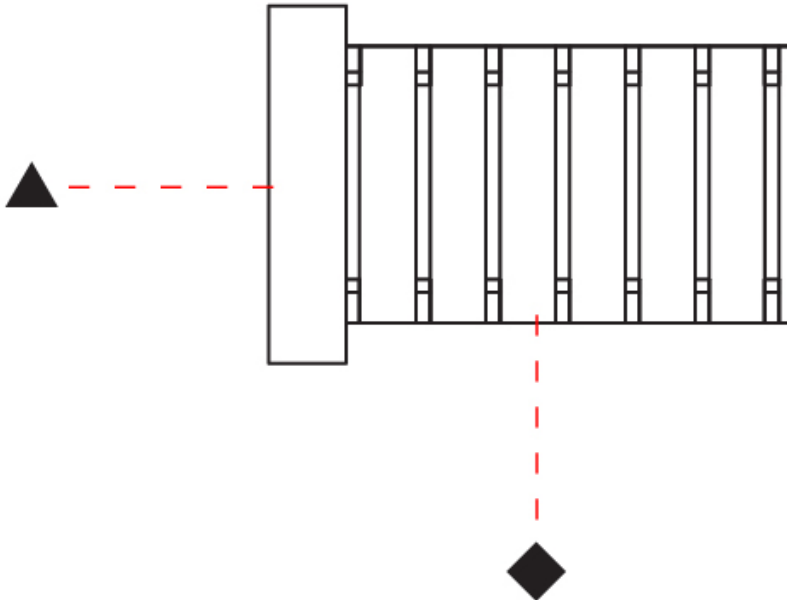

LUZ OCULTA WOOD SURFACE

D53031-

PROJECT _____

TYPE _____

SPECIFIER _____

QUANTITY _____

DATE _____

D